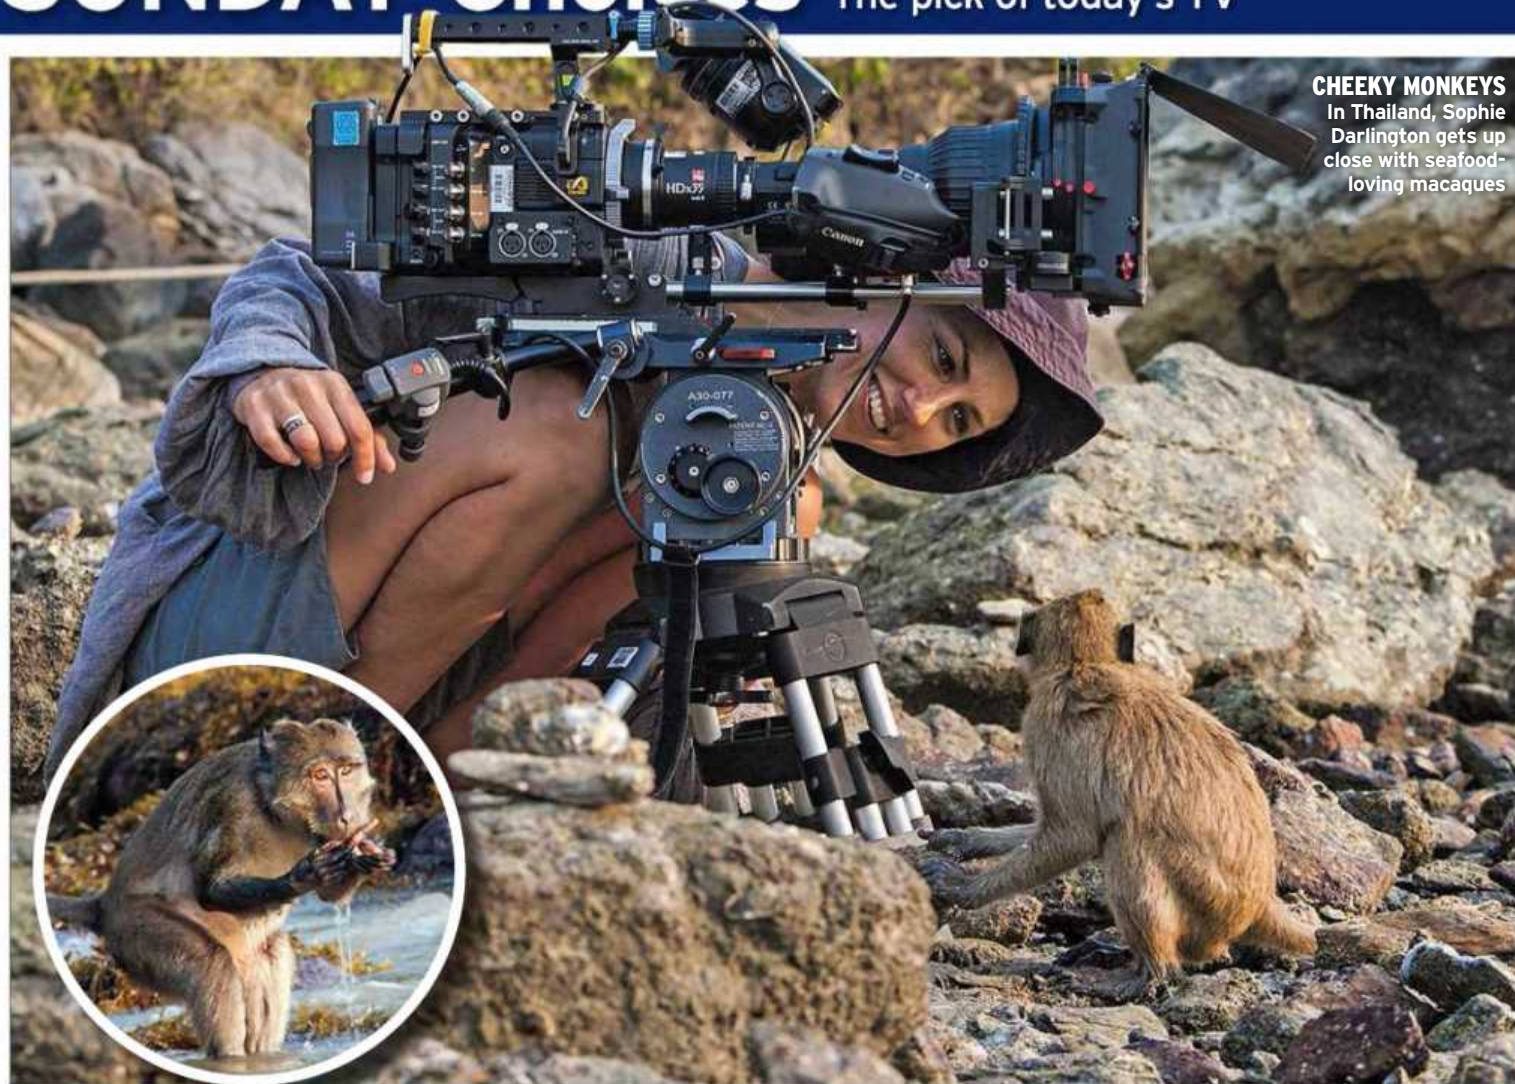

CHEEKY MONKEYS
In Thailand, Sophie Darlington gets up close with seafood-loving macaques

PICK OF THE DAY **The Hunt** 9.00pm **BBC1**

NATURE We don't expect wildlife films to be funny. Majestic, yes; beautiful, ideally. But funny? This series has brought wonders into our living rooms, from egg-eating polar bears to assassin spiders, but tonight it also delivers a welcome spritz of comedy, courtesy of the long-tailed macaques of Thailand.

The theme is coastal hunters, and we also see a terrific little sea otter in Chile, who has never been filmed before, as well as some synchronised stage-diving from a pod of dolphins. **DAVID BUTCHER**